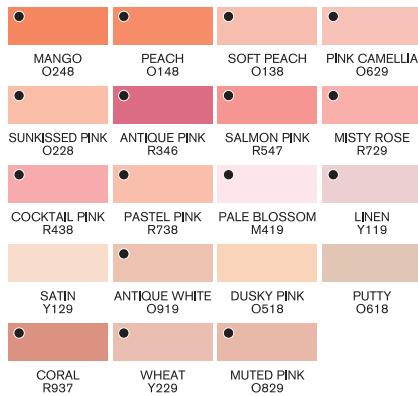

yellows

oranges

pinks

reds

black + blender

magentas

violets

blues

greens

browns

greys

promarker neon™

promarker metallic™