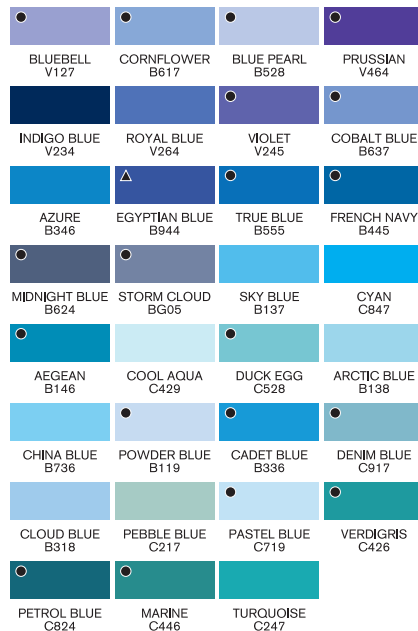

promarker **neon**™

neon	neon	neon	neon	neon	neon
LUMINOUS YELLOW NN YL	RADIANT ORANGE NN OR	SPARK RED NN RD	ELECTRIC PINK NN PK	VOLT BLUE NN BL	GLOWING GREEN NN GR

promarker **metallic**™

metallic	metallic	metallic	metallic	metallic	metallic
VIOLET MT VT	BLUE MT BL	GREEN MT GR	SILVER MT SIL	GOLD MT GOL	RED GOLD MT RGOL

yellows

oranges

pinks

reds

black + blender

magentas

violets

blues