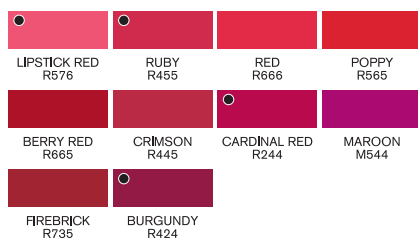

yellows

oranges

pinks

reds

black + blender

magentas

violets

blues

greens

browns

greys

promarker neon™

promarker metallic™