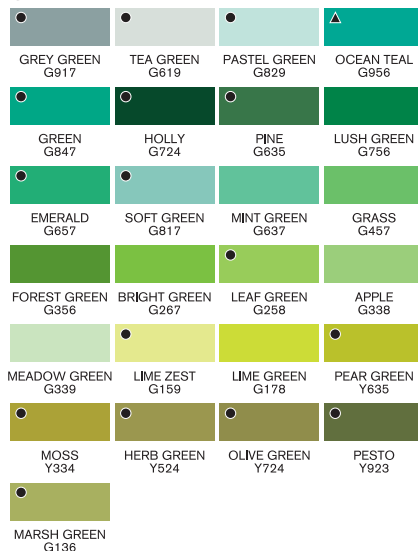

yellows

oranges

pinks

reds

black + blender

magentas

violets

blues

greens

browns

greys

promarker neon™

promarker metallic™