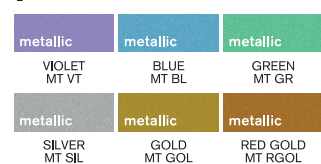

promarker metallic™